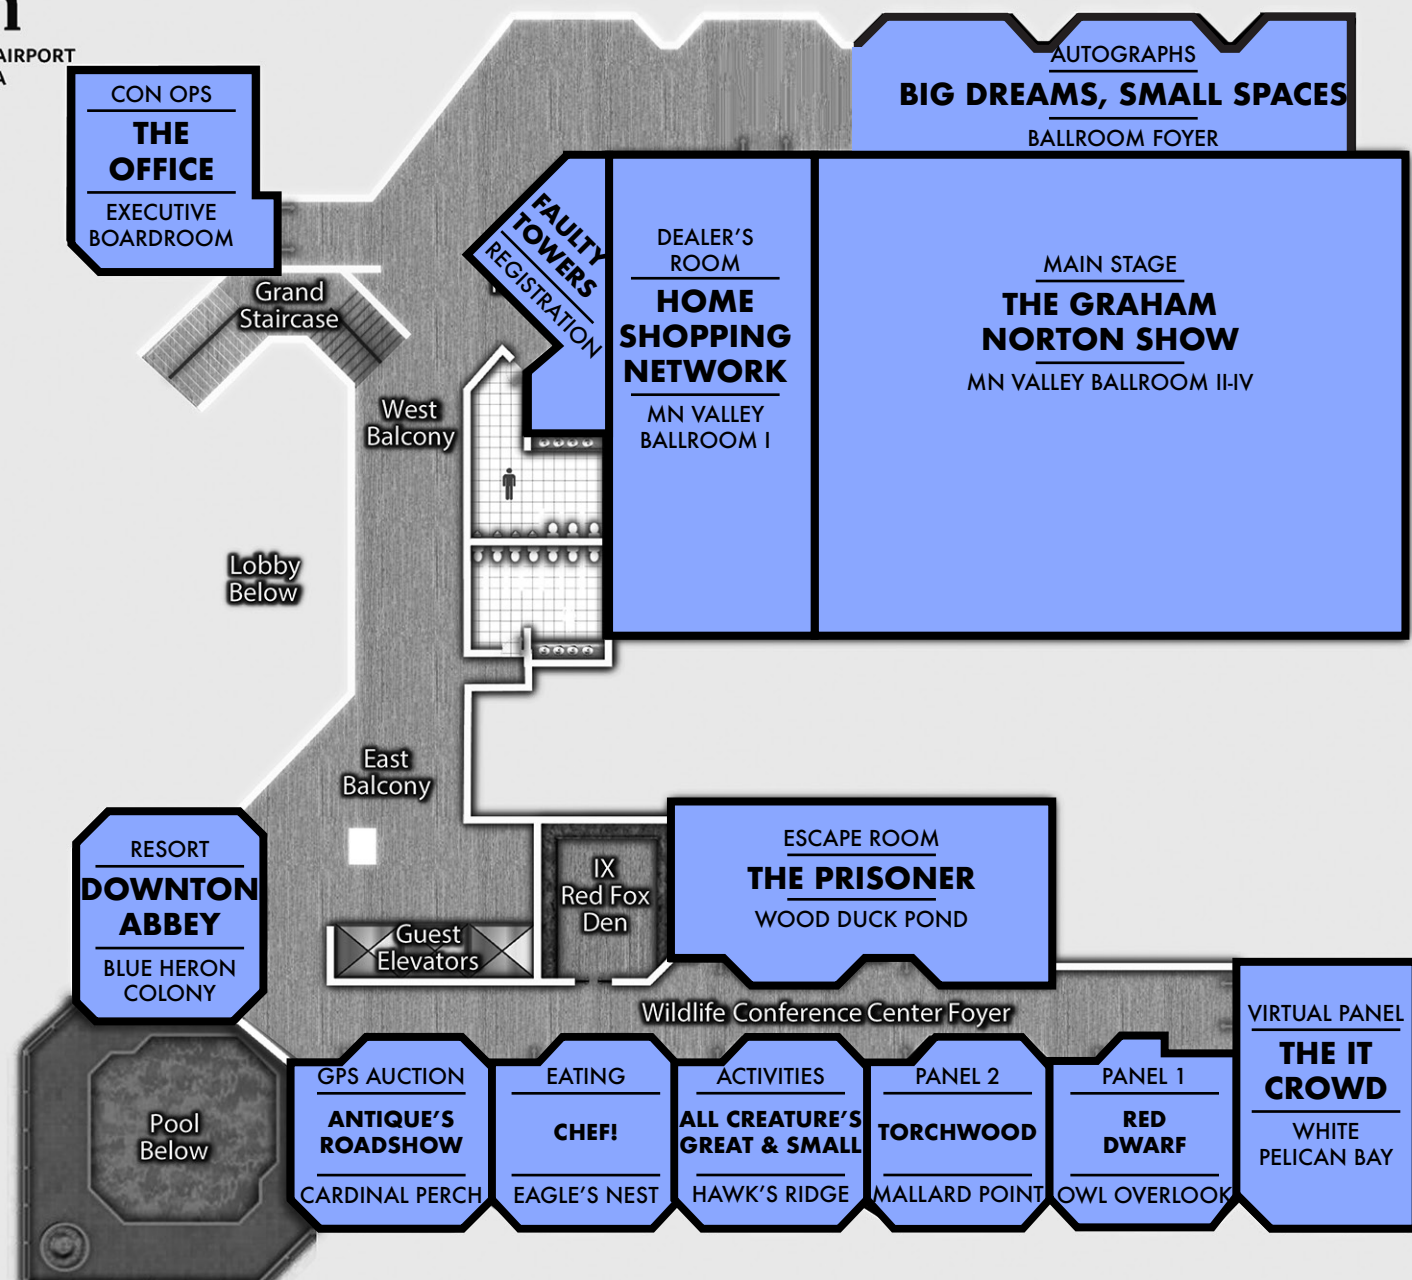

CONSOLE ROOM

Lobby Level

Hilton
MINNEAPOLIS/ST. PAUL AIRPORT
MALL OF AMERICA

3800 American Boulevard East · Bloomington, MN 55425 · 952-854-2100 · www.msairport.hilton.com

2nd Level

Hilton
MINNEAPOLIS/ST. PAUL AIRPORT
MALL OF AMERICA