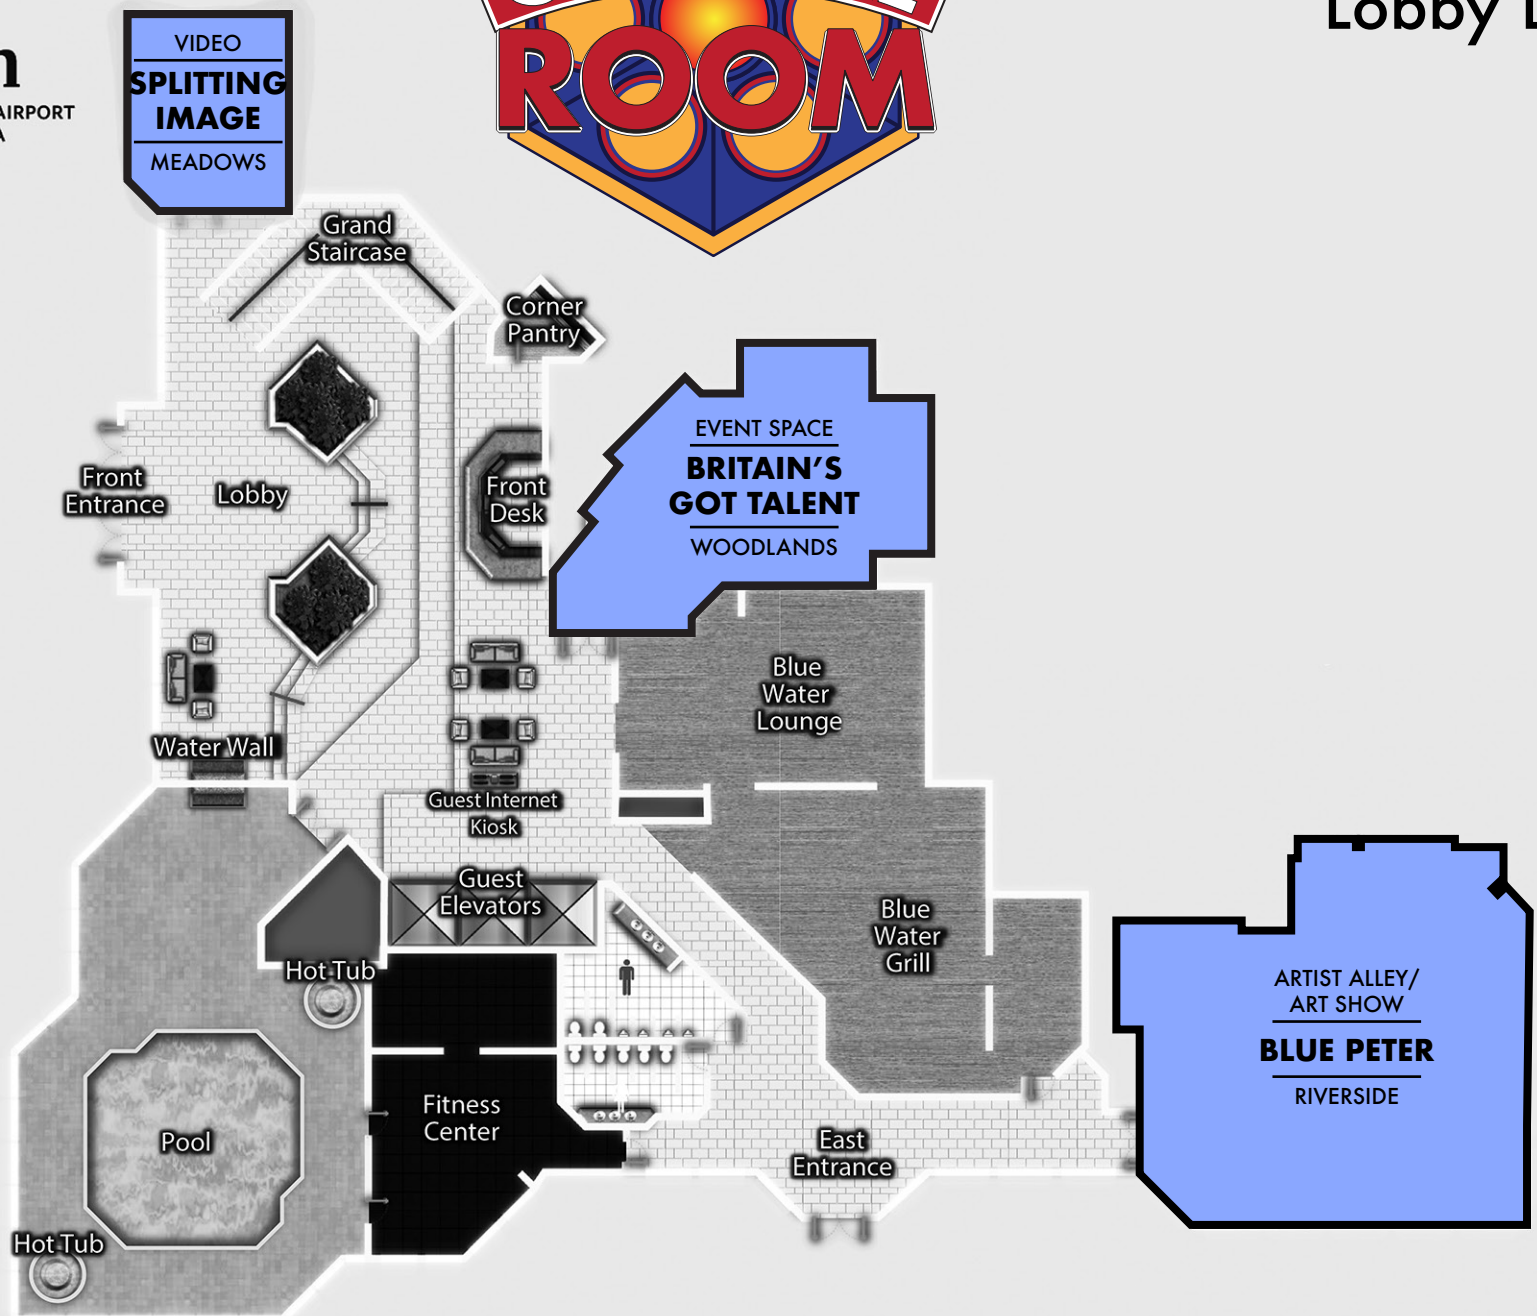

CONSOLE ROOM

Lobby Level

Hilton
MINNEAPOLIS/ST. PAUL AIRPORT
MALL OF AMERICA

3800 American Boulevard East · Bloomington, MN 55425 · 952-854-2100 · www.msairport.hilton.com

2nd Level

Hilton
MINNEAPOLIS/ST. PAUL AIRPORT
MALL OF AMERICA